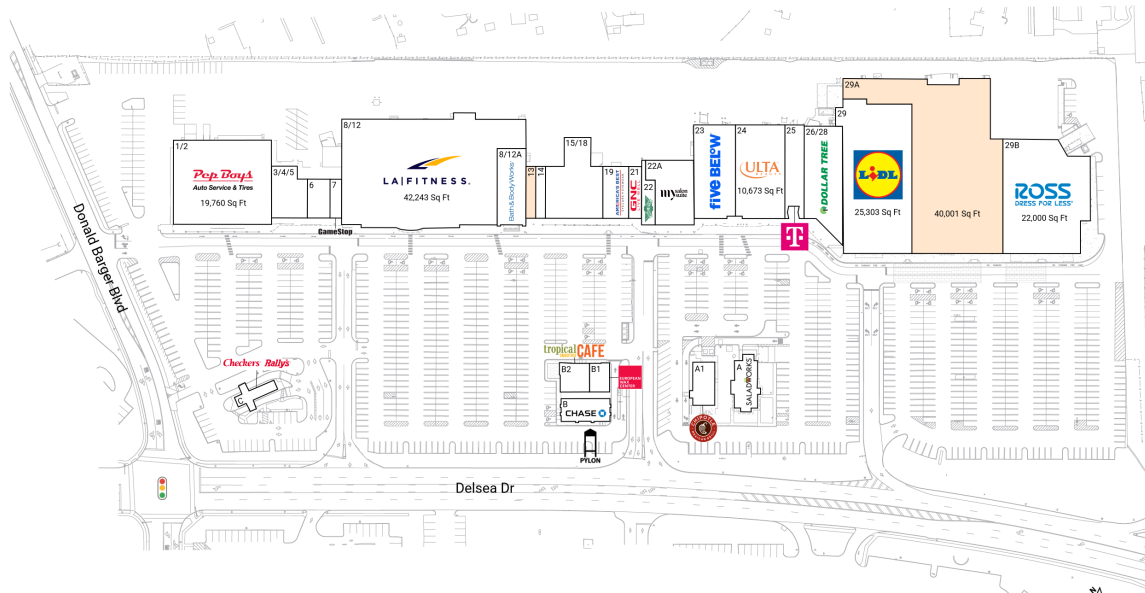

Collegetown Shopping Center

731 Delsea Drive | Glassboro, NJ 08028

Gloucester County Philadelphia-Camden-Wilmington, PA-NJ-DE-MD

231,464 Sq Ft

39.7215, -75.1166

Available Spaces

13 1,200 Sq Ft 29A 40,001 Sq Ft 360°

Current Tenants Space size listed in square feet

1/2	Pep Boys	19,760
3/4/5	CompleteCare Health Network	4,160
6	SCBeauty Salon	2,100
7	GameStop	1,080
8/12	LA Fitness	42,243
8/12A	Bath & Body Works	5,217
14	Accent On Eyes	1,200
15/18	Hibachi Sushi Peking Buffet	9,160
19	America's Best Contacts & Eyeglasses	3,200
21	GNC	1,600
22	Wingstop	1,600
22A	My Salon Suite	6,400
23	Five Below	9,500
24	ULTA Beauty	10,673
25	T-Mobile	2,500
26/28	Dollar Tree	9,776
29	Lidl	25,303
29B	Ross Dress for Less	22,000
A	Saladworks	3,396
A1	Chipotle Mexican Grill	2,337
B	Chase	2,727
B1	European Wax Center	1,400
B2	Tropical Smoothie Cafe	1,334
C	Checkers/Rally's Drive-In Restaurants	1,597

This site plan is for illustrative and information purposes only, showing the general layout of the shopping center; and is not a legal survey. Brixmor makes no representation or warranty that the shopping center is exactly as depicted as site conditions and tenant mix are subject to change over time.
4018